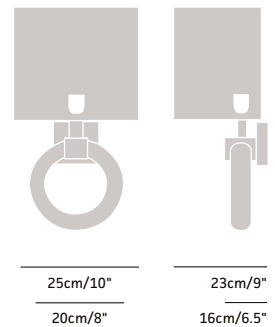

© Best&Lloyd Ltd

Dimensions: *With 8" 2/3 Half Shade:*
H: 23cm/9" H: 35cm/13.5"
W: 20cm/8" W: 25cm/10"
P: 16cm/6.5" P: 23cm/9"

Wiring:

US E12 | UK BC | EU E14 | Max 40W Candle
Wired to CE & UL Standards

Metal Finish:

35cm/13"
23cm/9"

FINISHES

Glass colour:

Amber & Clear

Metal:

Distressed Brass, Brushed Brass, Polished Brass

Bronze, Bronze Relief, Chrome, Brushed Nickel

Polished Nickel