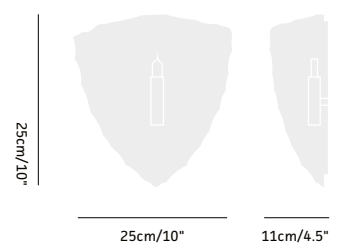

Glass Colour:

Clear