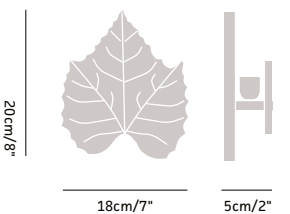

Metal Finish:

Antique Brass, Brushed Brass, Polished Brass, Bronze
Bronze Relief, Chrome, Brushed Nickel, Polished Nickel