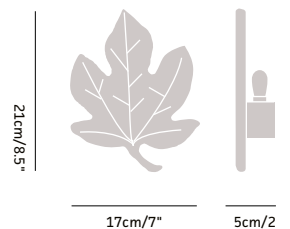

Metal Finish:

Antique Brass, Brushed Brass, Polished Brass, Bronze
Bronze Relief, Chrome, Brushed Nickel, Polished Nickel