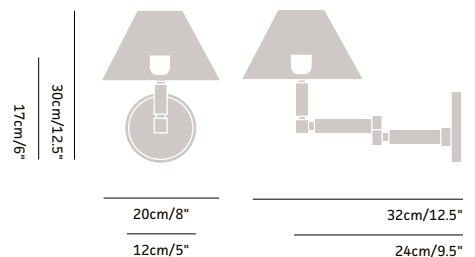

Natural Dyed Leather Colours:

Black, Burgundy, Chocolate, Dark Green, Red, Tan, Custom