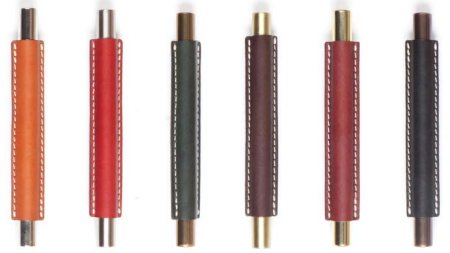

Wiring:

US E12 | UK/EU: E14 | Max 40W Candle

Wired to CE & UL Standards

Metal Finish:

Antique Brass, Brushed Brass, Polished Brass, Bronze
 Bronze Relief, Chrome, Brushed Nickel, Polished Nickel

Natural Dyed Leather Colours:

Black, Burgundy, Chocolate, Dark Green, Red, Tan, Custom

FINISHES

Leather Finish:

Tan, Burgundy, Green, Chocolate, Red, Black

Metal:

Distressed Brass, Brushed Brass, Polished Brass

Bronze, Bronze Relief, Chrome, Brushed Nickel

Polished Nickel