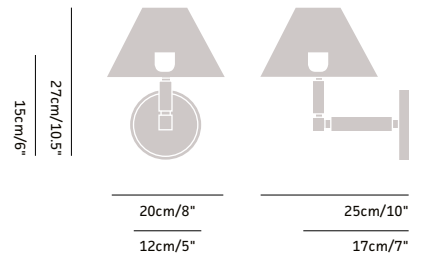

Natural Dyed Leather Colours:

Black, Burgundy, Chocolate, Dark Green, Red, Tan, Custom