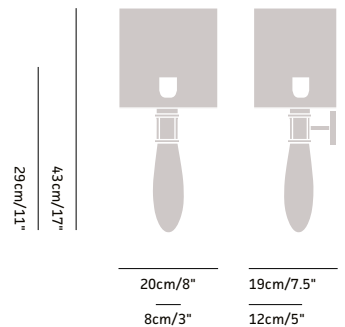

Glass Colour:

Amber, Amethyst, Blackcurrant, Burgundy, Clear, Grey, Indigo
Olive, Pink, Purple, Quartz, Red, Steel Blue, Turquoise, Custom