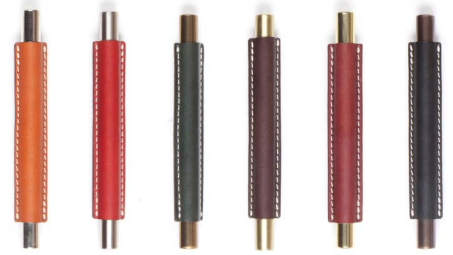

Fixed

H: 17cm/7" | W: 11cm/4.5" | P: 18cm/7"

With 7" Drum:

H: 26cm/10" | W: 18cm/7" | P: 25cm/10"

Swing

H: 17cm/7" | W: 11cm/4.5" | P: 25cm/10"

With 7" Drum:

H: 28cm/11" | W: 18cm/7" | P: 31cm/12"

Wiring:

US E26 | UK/EU: 27 Max 40W Golf Ball

Wired to CE & UL Standards

Metal Finish:

Antique Brass, Brushed Brass, Polished Brass, Bronze
Bronze Relief, Chrome, Brushed Nickel, Polished Nickel

Natural Dyed Leather Colours:

Black, Burgundy, Chocolate, Dark Green, Red, Tan, Custom

FINISHES

Leather Finish:

Tan, Burgundy, Green, Chocolate, Red, Black

Metal:

Distressed Brass, Brushed Brass, Polished Brass

Bronze, Bronze Relief, Chrome, Brushed Nickel