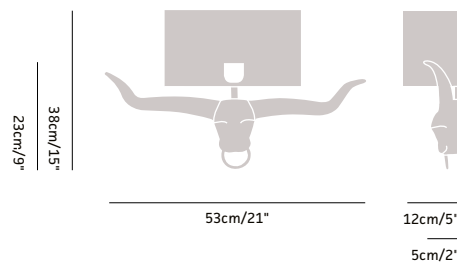

Metal Finish:

Distressed Brass, Brushed Brass, Polished Brass, Bronze
Bronze Relief, Chrome, Brushed Nickel, Polished Nickel