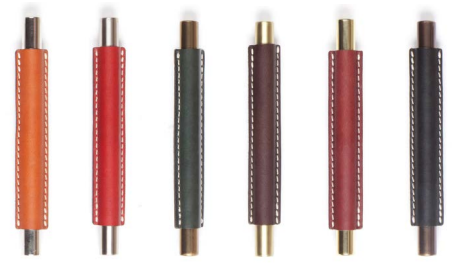

Dimensions: With 9" Square:

H: 36cm/14" H: 56cm/22"
W: 10cm/4" W: 23cm/9"

Wiring:

US E26 | UK/EU E27
Max 60W GLS
Wired to CE & UL Standards

Metal Finish:

Antique Brass, Brushed Brass, Polished Brass, Bronze
Bronze Relief, Chrome, Brushed Nickel, Polished Nickel

Natural Dyed Leather Colours:

Black, Burgundy, Chocolate, Dark Green, Red, Tan, Custom

FINISHES

Leather Finish:

Tan, Burgundy, Green, Chocolate, Red, Black

Metal:

Distressed Brass, Brushed Brass, Polished Brass

Bronze, Bronze Relief, Chrome, Brushed Nickel

Polished Nickel

Flex finish:

Twisted Braded Silk Flex & Flat Braded Silk Flex in:

Black, Chocolate, Havana, Silver