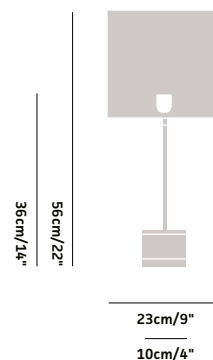

Natural Dyed Leather Colours:

Black, Burgundy, Chocolate, Dark Green, Red, Tan, Custom