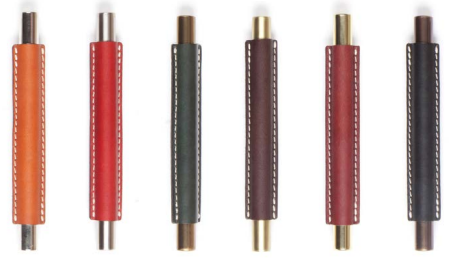

Dimensions: *With 11" Drum:*

H: 41cm/16.5" H: 62cm/24"
W: 10cm/4" W: 26cm/10"

Wiring:

US E26 | UK/EU E27
Max 60W GLS
Wired to CE & UL Standards

Metal Finish:

Antique Brass, Brushed Brass, Polished Brass, Bronze
Bronze Relief, Chrome, Brushed Nickel, Polished Nickel

Natural Vegetable Dyed Leather:

Black, Burgundy, Chocolate, Dark Green, Red, Tan, Custom

41cm/16.5"
62cm/24"

26cm/10"
10cm/4"

FINISHES

Leather Finish:

Tan, Burgundy, Green, Chocolate, Red, Black

Metal:

Distressed Brass, Brushed Brass, Polished Brass

Bronze, Bronze Relief, Chrome, Brushed Nickel

Polished Nickel

Flex finish:

Twisted Braded Silk Flex & Flat Braded Silk Flex in:

Black, Chocolate, Havana, Silver