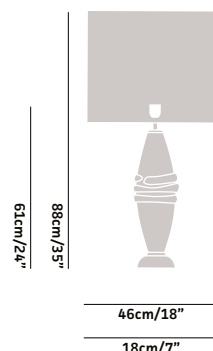

Dimensions:

H: 61cm/24"

W: 18cm/7"

Wired to CE & UL Standards

Wiring:

US E26 | UK/EU: E27

Max 60W GLS

Metal Finish:

Distressed Brass, Brushed Brass, Polished Brass, Bronze
Bronze Relief, Chrome, Brushed Nickel, Polished Nickel

With 18" Empire:

H: 88cm/35"

W: 46cm/18"

FINISHES

Encalmo colours:

Tea & Peach, Lime & Grey, Amber & Olive